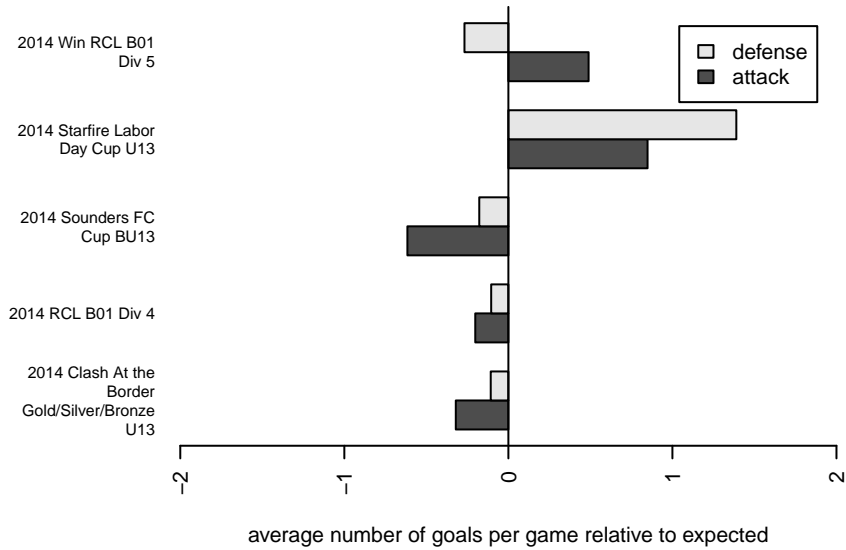

Performance relative to 13 month average