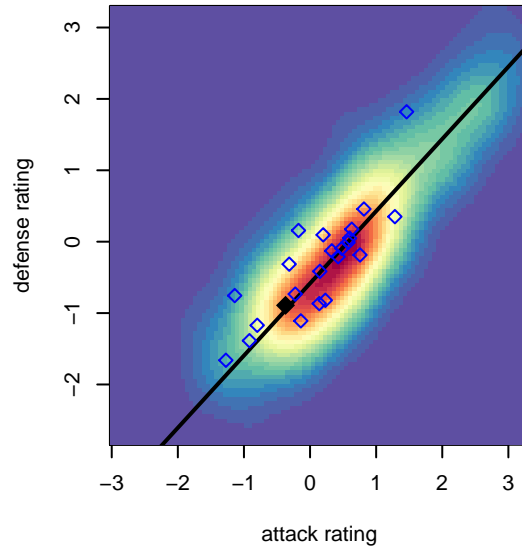

**attack and defense rating
relative to others at age
and all opponents in last 13 months**