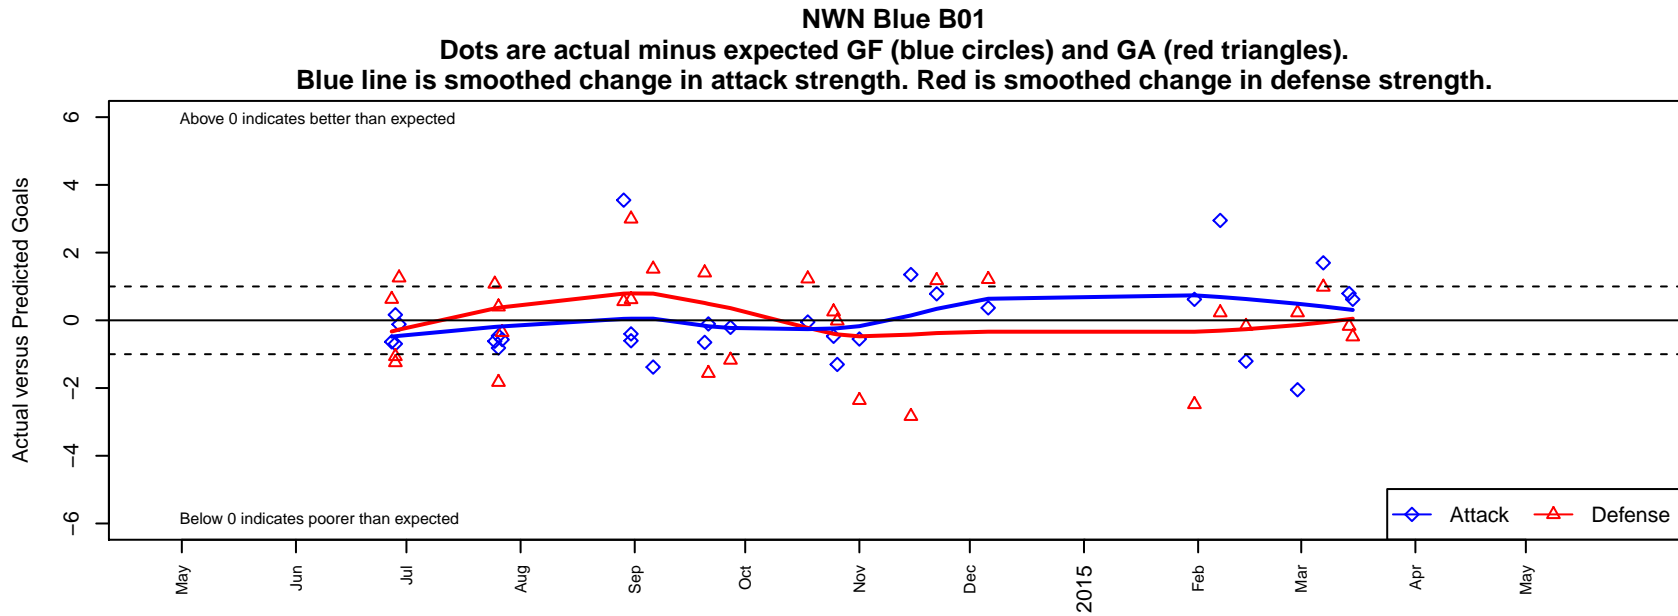

**attack and defense variance (black dot)
relative to other teams
and top 10 in region**

**attack and defense rating
relative to others at age
and all opponents in last 13 months**

NWN Blue B01

NW Nationals
Mountlake Terrace, WA
B01 total strength=619
attack=0.69 defense=0.41
fall league = RCL B01 Div 4
spr league = Win RCL B01 Div 5

alt names used:
Northwest Nationals B01 Blue
NWN B01 Blue B
NW Nationals Blue [B01]
NW Nationals Blue
NWN B01 Blue B

Venues played:
2014 Clash At the Border Gold/Silver/Bronze U
2014 Sounders FC Cup BU13
2014 Starfire Labor Day Cup U13
2014 RCL B01 Div 4
2014 Win RCL B01 Div 5