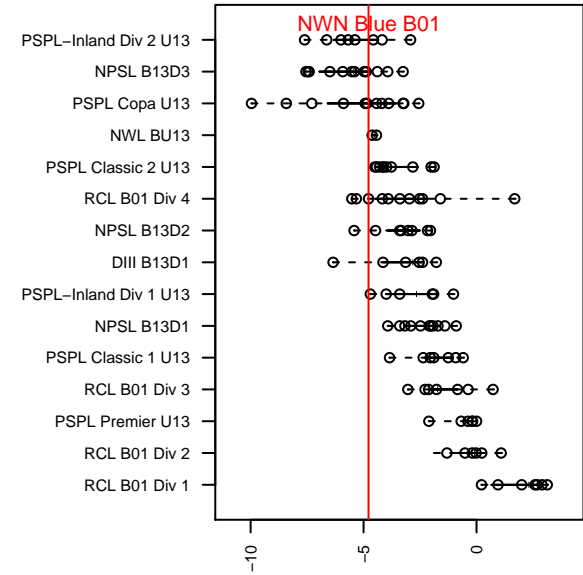

**attack and defense rating
relative to others at age
and all opponents in last 13 months**