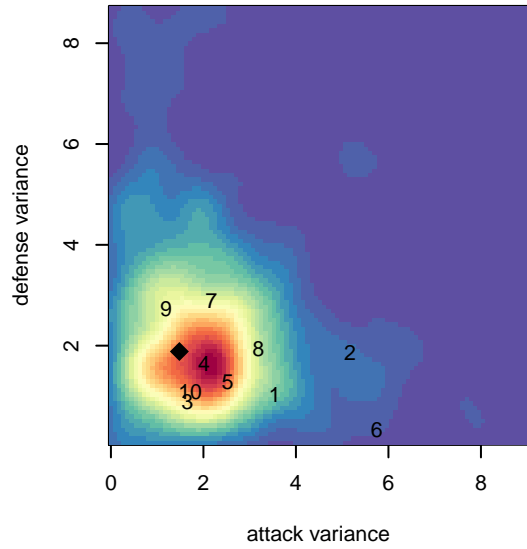

NWN Blue B01

NW Nationals
 Mountlake Terrace, WA
 B01 total strength=619
 attack=0.69 defense=0.41
 fall league = RCL B01 Div 4
 spr league = Win RCL B01 Div 5

alt names used:
 Northwest Nationals B01 Blue
 NWN B01 Blue B
 NW Nationals Blue [B01]
 NW Nationals Blue
 NWN B01 Blue B

Venues played:
 2014 Clash At the Border Gold/Silver/Bronze U
 2014 Sounders FC Cup BU13
 2014 Starfire Labor Day Cup U13
 2014 RCL B01 Div 4
 2014 Win RCL B01 Div 5

**attack and defense variance (black dot)
relative to other teams
and top 10 in region**